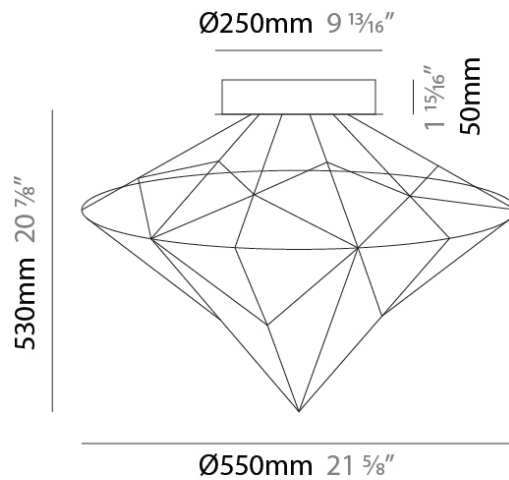

NOBILIS SURFACE

D102034-

base number   LED   Color   Finish
Dimming   Temperature   Options

1. To build a product code in our configurator select the specify button on the base model # product page
2. To build a manual product code on this datasheet choose from the options listed below in blue font and add the suffix to the base model #

GENERAL

Series: Nobilis
Brand: Quasar
Division: Design
Mounting Type: Surface
Mounting Location: Ceiling
Subcategory: Ambient

PHYSICAL

Shape: Abstract
Diameter (mm): 550
Diameter (in): 21 ⁵/₈"
Height (mm): 530
Height (in): 20 ⁷/₈"
Light Distribution: Omnidirectional
Weight (kg): 3
[Fixture Finish: NIC / BRA / BBR](#)
Fixture Material: Metal
Upon Request: Custom Sizes

ELECTRICAL

Number of Lamps: 52
Lamp Type: LED Retrofit
Input Wattage (W): 17.2
Bulb Included: Bulb Included
Max. Wattage Per Lamp (W): 0.33
Lamp Base: E10
[Dimming: Non-Dimming / Phase Dimming (120vac Only)](#)
Driver Included: Yes
Driver Location: Integrated
Driver Type: Constant Voltage - Universal
Driver Class: Class 2
Input Voltage (V): 120 - 277
Output Voltage (V): 12

LED

[Color Temperature (°K): 2600 / 3000 / 3500](#)
Max. Delivered Lumen (lm): 1541
CRI: >90 CRI
Lamp Life (hrs): 50000

OPTICAL

RATINGS AND CERTIFICATIONS

Certified By: Certified for North American Standards
IP rating: IP20

PROJECT
TYPE
SPECIFIER
QUANTITY
DATE