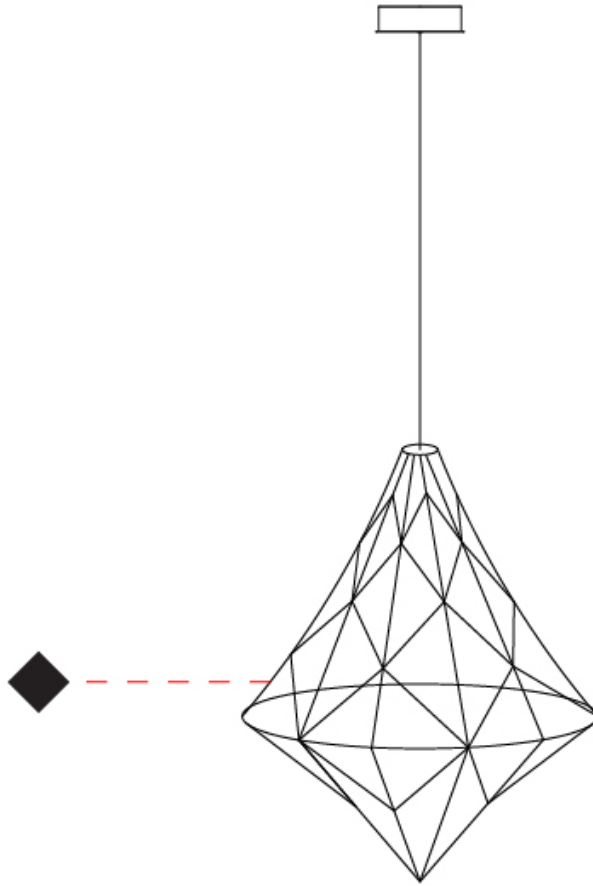

GENERAL

Series: Nobilis
 Brand: Quasar
 Division: Design
 Mounting Type: Suspension
 Mounting Location: Ceiling
 Subcategory: Ambient

PHYSICAL

Shape: Abstract
 Diameter (mm): 550
 Diameter (in): 21 ⁵/₈"
 Height (mm): 700
 Height (in): 27 ⁹/₁₆"
 Max. Overall Height (mm): 2200
 Max. Overall Height (in): 86 ⁵/₈"
 Light Distribution: Omnidirectional
 Weight (kg): 2
 Weight (lbs): 4.41
 Fixture Finish: [NIC / BRA / BBR](#)
 Fixture Material: Metal
 Cable Details: 2000mm Cable
 Upon Request: Custom Sizes

GENERAL

Series: Nobilis
Brand: Quasar
Division: Design
Mounting Type: Suspension
Mounting Location: Ceiling
Subcategory: Ambient

PHYSICAL

Shape: Abstract
Diameter (mm): 800
Diameter (in): 31 1/2
Height (mm): 1000
Height (in): 39 3/8
Max. Overall Height (mm): 3000
Max. Overall Height (in): 118 1/8
Light Distribution: Omnidirectional
Weight (kg): 4
Weight (lbs): 8.82
Fixture Finish: NIC / BRA / BBR
Fixture Material: Metal
Cable Details: 2000mm Cable
Upon Request: Custom Sizes

D101945-

PROJECT

TYPE

SPECIFIER

QUANTITY

DATE

D

NOBILIS SURFACE