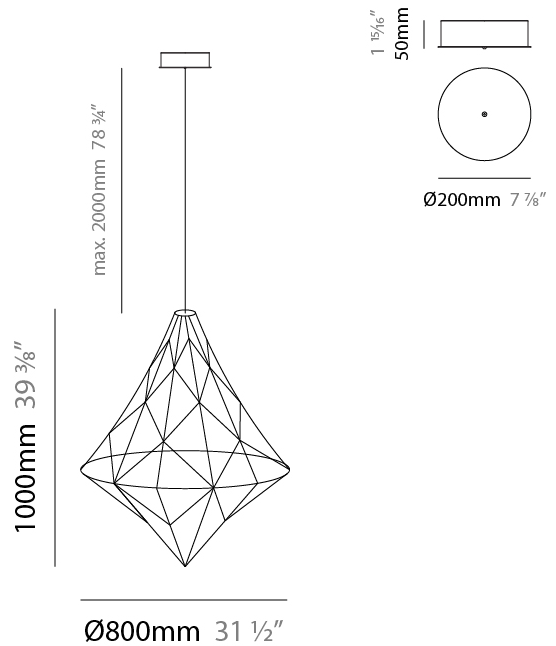

D101945-

base number	LED	Color	Finish
	Dimming	Temperature	Options

1. To build a product code in our configurator select the specify button on the base model # product page
2. To build a manual product code on this datasheet choose from the options listed below in blue font and add the suffix to the base model #

GENERAL

Series: Nobilis
Brand: Quasar
Division: Design
Mounting Type: Suspension
Mounting Location: Ceiling
Subcategory: Ambient

PHYSICAL

Shape: Abstract
Diameter (mm): 800
Diameter (in): 31 1/2
Height (mm): 1000
Height (in): 39 3/8
Max. Overall Height (mm): 3000
Max. Overall Height (in): 118 1/8
Light Distribution: Omnidirectional
Weight (kg): 4
Weight (lbs): 8.82
Fixture Finish: NIC / BRA / BBR
Fixture Material: Metal
Cable Details: 2000mm Cable
Upon Request: Custom Sizes

ELECTRICAL

Number of Lamps: 108
Lamp Type: LED Retrofit
Input Wattage (W): 35.64
Bulb Included: Bulb Included
Max. Wattage Per Lamp (W): 0.33
Lamp Base: E10
Dimming: Non-Dimming / Phase Dimming (120vac Only)
Driver Included: Yes
Driver Location: Integrated
Driver Type: Constant Voltage - Universal
Driver Class: Class 2
Input Voltage (V): 120 - 277
Output Voltage (V): 12
Lamp Voltage (V): 12

LED

Color Temperature (°K): 2600 / 3000 / 3500
Max. Delivered Lumen (lm): 2484 (2600K)
CRI: >90 CRI
Lamp Life (hrs): 50000

OPTICAL

RATINGS AND CERTIFICATIONS

Certified By: Certified for North American Standards
IP rating: IP20